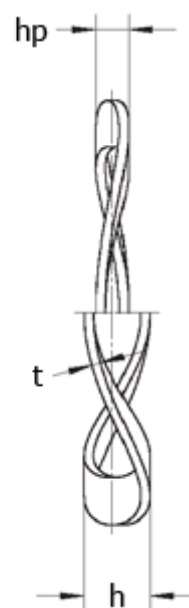

Article number: 22011307

Description: Wave washer L&M 31,7x24,5x0,35 K3
for bearing : 6201, 6002, 16002

Measures

d1	= 24.10
d2	= 31.30
F (N) at hp	= 80.0
For bearing	= 6201
h	= 2.3
hp	= 1.00
t	= 0.35
Waves	= 3

Weight (kg) / 100 pcs = 0.089